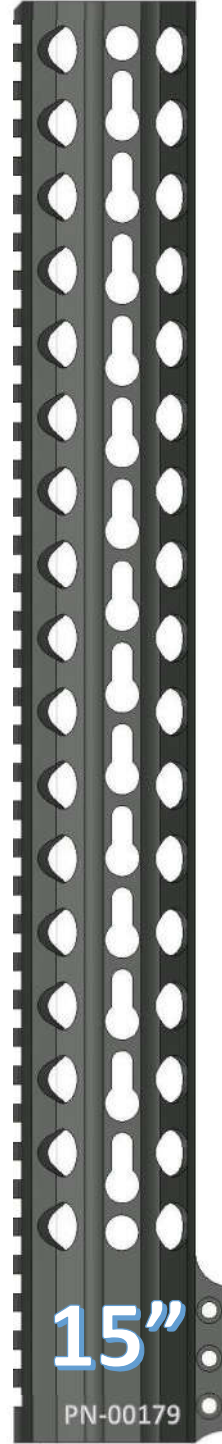

~THE PAWN HANDGUARD~

KEYMOD OVAL PATTERN

FEATURES
VLTOR SPEC KEYMOD SLOTS
QD ATTACHMENT POINTS
STEEL BARREL NUT
6061 T6 ALLOY
100% MADE IN USA

www.checkmate-tactical.com 720-989-7350

~THE PAWN HANDGUARD~

KEYMOD RING PATTERN

FEATURES

- VLTOR SPEC KEYMOD SLOTS
- QD ATTACHMENT POINTS
- STEEL BARREL NUT
- 6061 T6 ALLOY
- 100% MADE IN USA

www.checkmate-tactical.com 720-989-7350

~THE PAWN HANDGUARD~

KEYMOD TRAPEZOID PATTERN

FEATURES

- VLTOR SPEC KEYMOD SLOTS
- QD ATTACHMENT POINTS
- STEEL BARREL NUT
- 6061 T6 ALLOY
- 100% MADE IN USA

www.checkmate-tactical.com 720-989-7350

~THE PAWN HANDGUARD~

KEYMOD PARALLELOGRAM PATTERN

FEATURES

- VLTOR SPEC KEYMOD SLOTS
- QD ATTACHMENT POINTS
- STEEL BARREL NUT
- 6061 T6 ALLOY
- 100% MADE IN USA