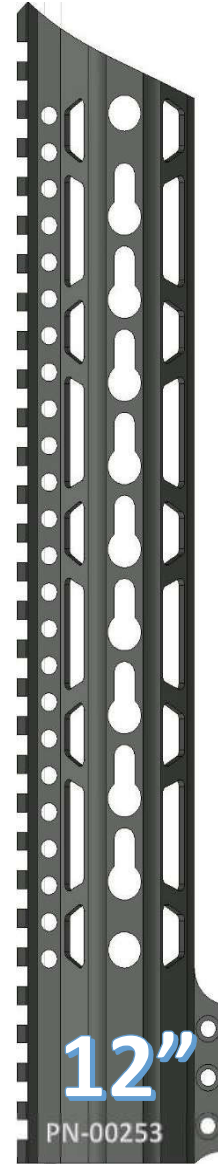

~THE KNIGHT HANDGUARD~ KEYMOD TRAPEZOID PATTERN

FEATURES

- VLTOR SPEC KEYMOD SLOTS
- QD ATTACHMENT POINTS
- STEEL BARREL NUT
- 6061 T6 ALLOY
- 100% MADE IN USA

www.checkmate-tactical.com 720-989-7350