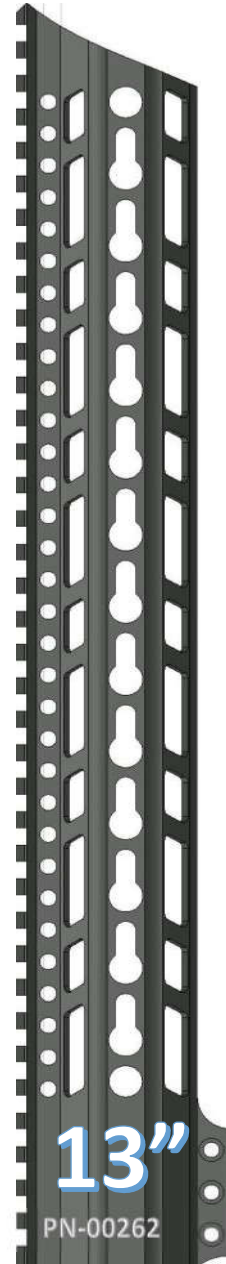

~THE KNIGHT HANDGUARD~

KEYMOD PARALLELOGRAM PATTERN

FEATURES

- VLTOR SPEC KEYMOD SLOTS
- QD ATTACHMENT POINTS
- STEEL BARREL NUT
- 6061 T6 ALLOY
- 100% MADE IN USA

www.checkmate-tactical.com 720-989-7350