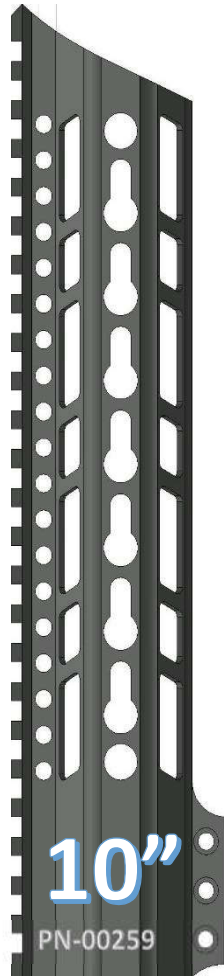

~THE KNIGHT HANDGUARD~

KEYMOD PARALLELOGRAM PATTERN

FEATURES

- VLTOR SPEC KEYMOD SLOTS
- QD ATTACHMENT POINTS
- STEEL BARREL NUT
- 6061 T6 ALLOY
- 100% MADE IN USA

www.checkmate-tactical.com 720-989-7350