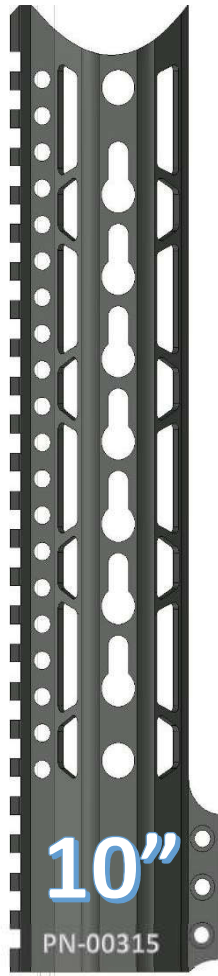

~THE QUEEN HANDGUARD~ KEYMOD TRAPEZOID PATTERN

FEATURES

- VLTOR SPEC KEYMOD SLOTS
- QD ATTACHMENT POINTS
- STEEL BARREL NUT
- 6061 T6 ALLOY
- 100% MADE IN USA

www.checkmate-tactical.com 720-989-7350