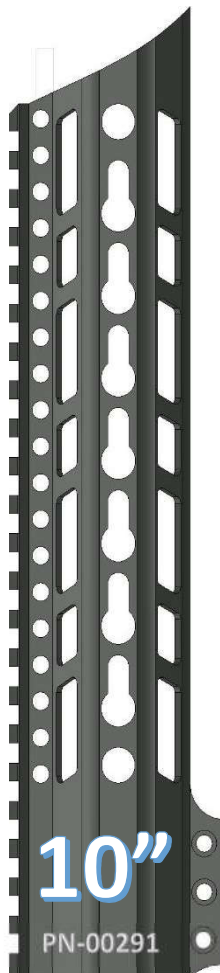

~THE BISHOP HANDGUARD~ KEYMOD PARALLELOGRAM PATTERN

FEATURES

- VLTOR SPEC KEYMOD SLOTS
- QD ATTACHMENT POINTS
- STEEL BARREL NUT
- 6061 T6 ALLOY
- 100% MADE IN USA

www.checkmate-tactical.com 720-989-7350