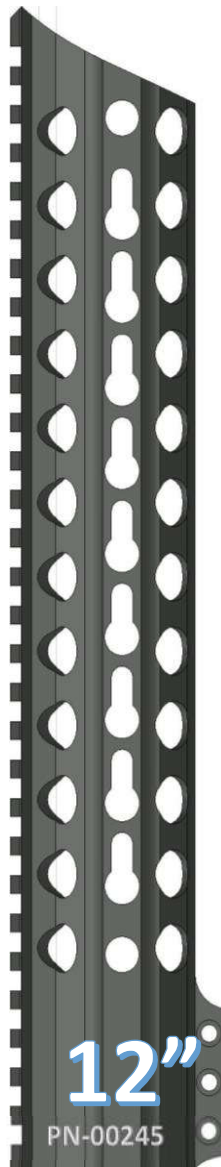

~THE KNIGHT HANDGUARD~

KEYMOD RING PATTERN

FEATURES

- VLTOR SPEC KEYMOD SLOTS
- QD ATTACHMENT POINTS
- STEEL BARREL NUT
- 6061 T6 ALLOY
- 100% MADE IN USA

www.checkmate-tactical.com 720-989-7350