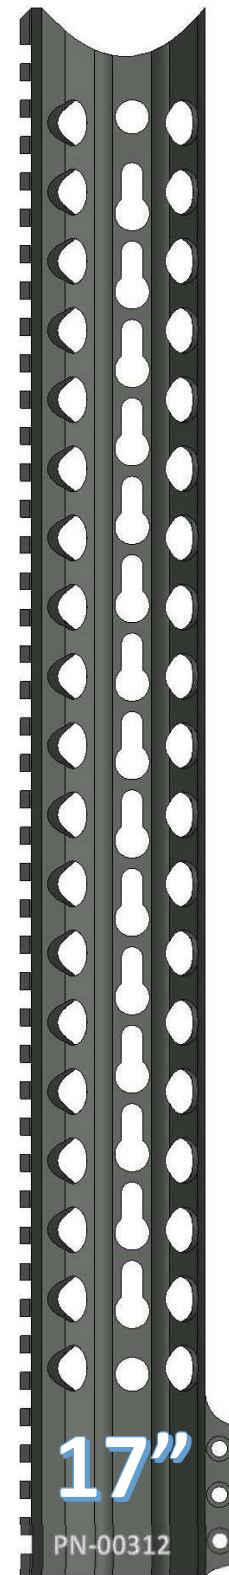

~THE QUEEN HANDGUARD~

KEYMOD RING PATTERN

FEATURES

- VLTOR SPEC KEYMOD SLOTS
- QD ATTACHMENT POINTS
- STEEL BARREL NUT
- 6061 T6 ALLOY
- 100% MADE IN USA

www.checkmate-tactical.com 720-989-7350