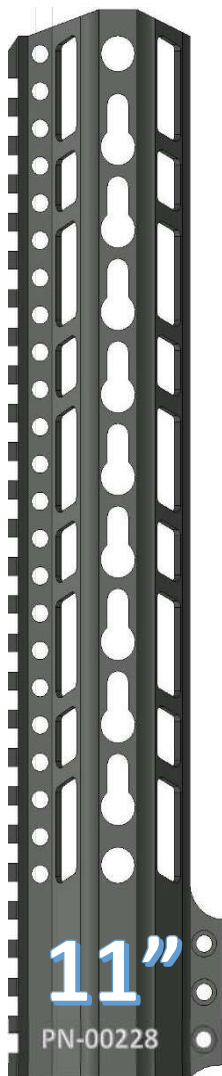

~THE PAWN HANDGUARD~

KEYMOD OVAL PATTERN

FEATURES
VLTOR SPEC KEYMOD SLOTS
QD ATTACHMENT POINTS
STEEL BARREL NUT
6061 T6 ALLOY
100% MADE IN USA

www.checkmate-tactical.com 720-989-7350

~THE PAWN HANDGUARD~

KEYMOD RING PATTERN

- VLTOR SPEC KEYMOD SLOTS
- QD ATTACHMENT POINTS
- STEEL BARREL NUT
- 6061 T6 ALLOY
- 100% MADE IN USA

www.checkmate-tactical.com 720-989-7350

~THE PAWN HANDGUARD~

KEYMOD PARALLELOGRAM PATTERN

FEATURES

- VLTOR SPEC KEYMOD SLOTS
- QD ATTACHMENT POINTS
- STEEL BARREL NUT
- 6061 T6 ALLOY
- 100% MADE IN USA

PN-00219

11"

PN-00220

12"

PN-00221

13"

PN-00222

15"

PN-00223

17"

PN-00224

~THE ROOK HANDGUARD~

KEYMOD PARALLELOGRAM PATTERN

FEATURES

- VLTOR SPEC KEYMOD SLOTS
- QD ATTACHMENT POINTS
- STEEL BARREL NUT
- 6061 T6 ALLOY
- 100% MADE IN USA

www.checkmate-tactical.com 720-989-7350