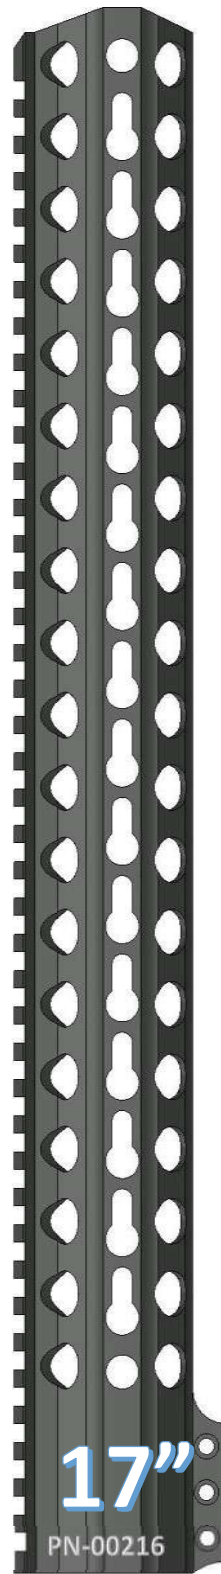

www.checkmate-tactical.com 720-989-7350