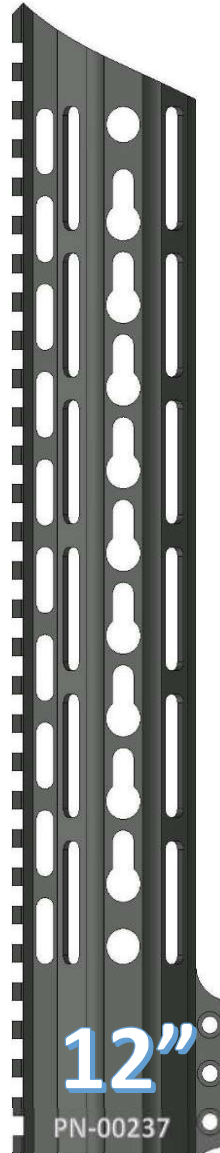

~THE KNIGHT HANDGUARD~

KEYMOD OVAL PATTERN

FEATURES

- VLTOR SPEC KEYMOD SLOTS
- QD ATTACHMENT POINTS
- STEEL BARREL NUT
- 6061 T6 ALLOY
- 100% MADE IN USA

www.checkmate-tactical.com 720-989-7350