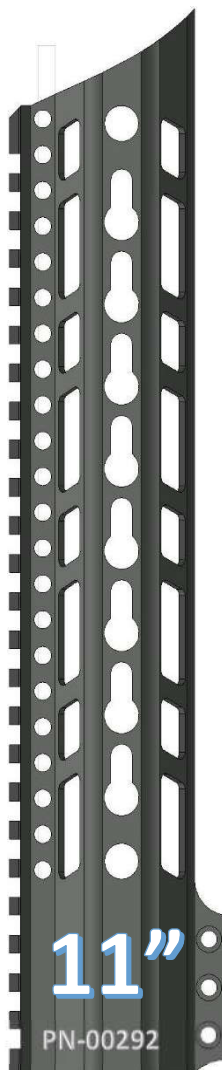

~THE BISHOP HANDGUARD~ KEYMOD PARALLELOGRAM PATTERN

FEATURES

- VLTOR SPEC KEYMOD SLOTS
- QD ATTACHMENT POINTS
- STEEL BARREL NUT
- 6061 T6 ALLOY
- 100% MADE IN USA

www.checkmate-tactical.com 720-989-7350