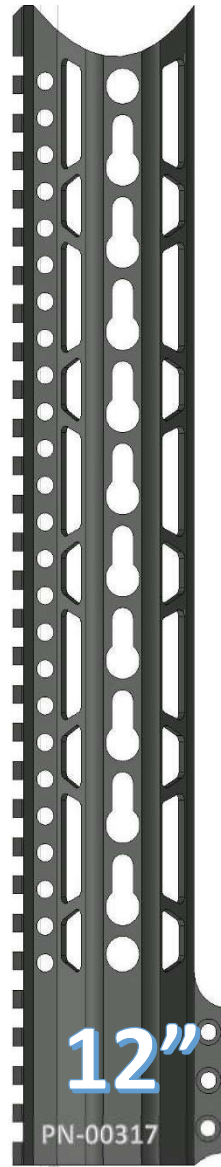

~THE QUEEN HANDGUARD~ KEYMOD TRAPEZOID PATTERN

FEATURES

- VLTOR SPEC KEYMOD SLOTS
- QD ATTACHMENT POINTS
- STEEL BARREL NUT
- 6061 T6 ALLOY
- 100% MADE IN USA

www.checkmate-tactical.com 720-989-7350