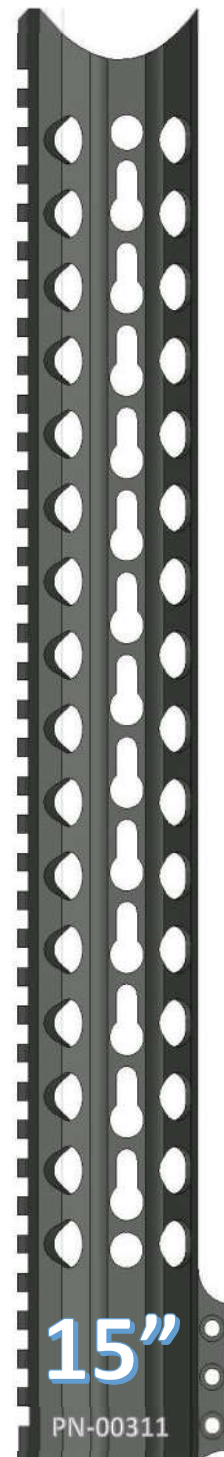

~THE QUEEN HANDGUARD~

KEYMOD RING PATTERN

FEATURES

- VLTOR SPEC KEYMOD SLOTS
- QD ATTACHMENT POINTS
- STEEL BARREL NUT
- 6061 T6 ALLOY
- 100% MADE IN USA

www.checkmate-tactical.com 720-989-7350