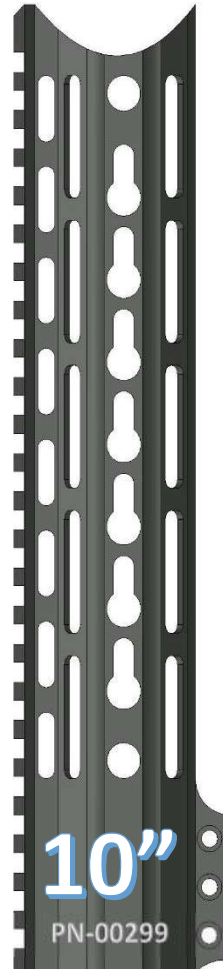

~THE QUEEN HANDGUARD~

KEYMOD OVAL PATTERN

FEATURES

- VLTOR SPEC KEYMOD SLOTS
- QD ATTACHMENT POINTS
- STEEL BARREL NUT
- 6061 T6 ALLOY
- 100% MADE IN USA

www.checkmate-tactical.com 720-989-7350