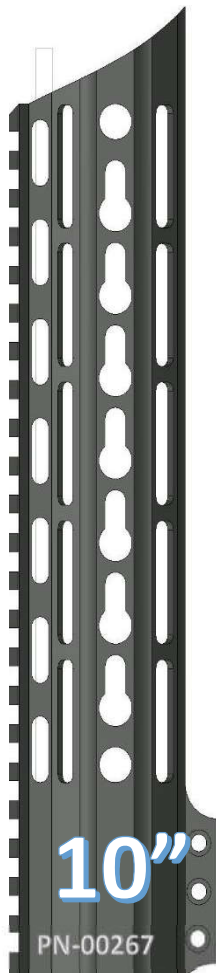

~THE BISHOP HANDGUARD~

KEYMOD OVAL PATTERN

FEATURES

- VLTOR SPEC KEYMOD SLOTS
- QD ATTACHMENT POINTS
- STEEL BARREL NUT
- 6061 T6 ALLOY
- 100% MADE IN USA

www.checkmate-tactical.com 720-989-7350