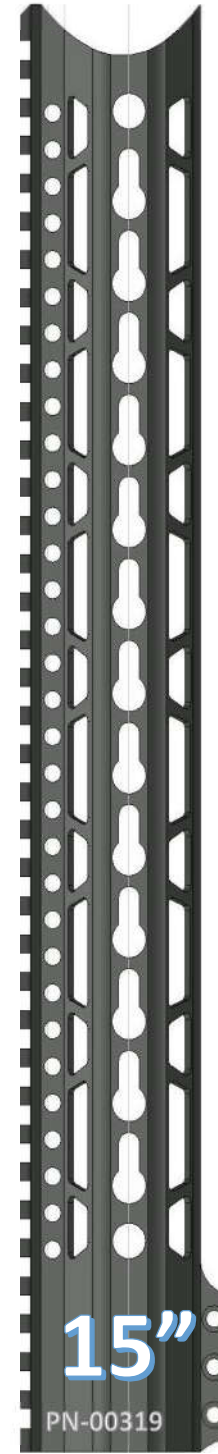

~THE QUEEN HANDGUARD~ KEYMOD TRAPEZOID PATTERN

FEATURES

- VLTOR SPEC KEYMOD SLOTS
- QD ATTACHMENT POINTS
- STEEL BARREL NUT
- 6061 T6 ALLOY
- 100% MADE IN USA

www.checkmate-tactical.com 720-989-7350