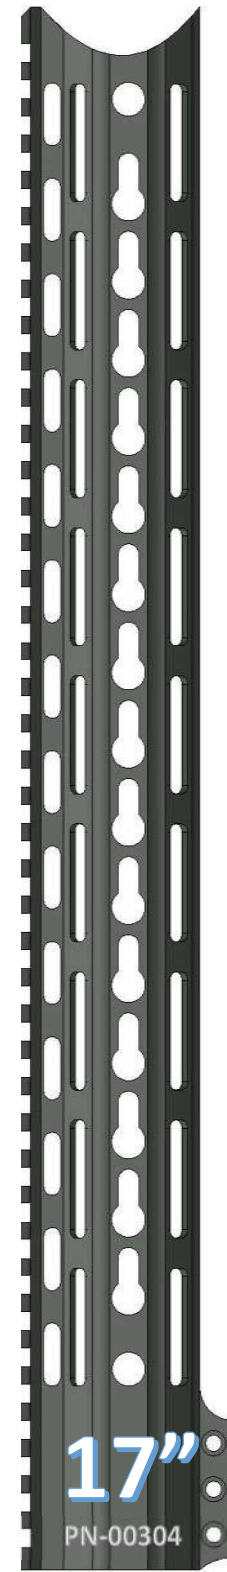

~THE QUEEN HANDGUARD~

KEYMOD OVAL PATTERN

FEATURES

- VLTOR SPEC KEYMOD SLOTS
- QD ATTACHMENT POINTS
- STEEL BARREL NUT
- 6061 T6 ALLOY
- 100% MADE IN USA

www.checkmate-tactical.com 720-989-7350