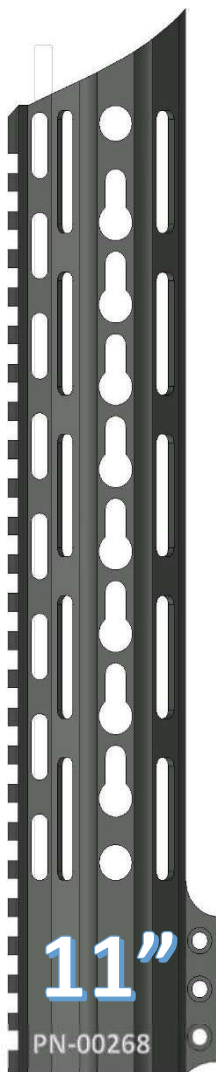

~THE BISHOP HANDGUARD~

KEYMOD OVAL PATTERN

FEATURES

- VLTOR SPEC KEYMOD SLOTS
- QD ATTACHMENT POINTS
- STEEL BARREL NUT
- 6061 T6 ALLOY
- 100% MADE IN USA

www.checkmate-tactical.com 720-989-7350