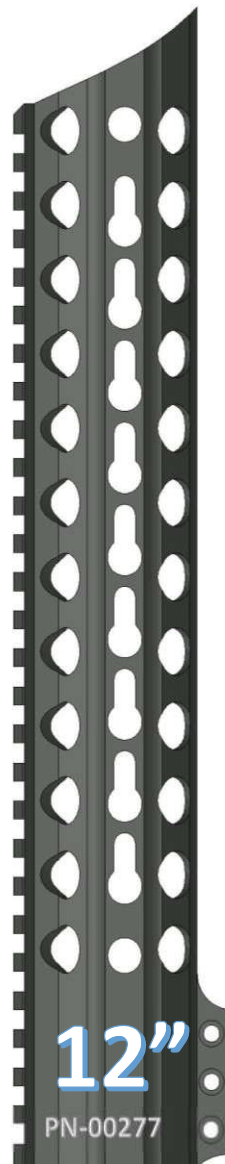

~THE BISHOP HANDGUARD~

KEYMOD RING PATTERN

FEATURES

- VLTOR SPEC KEYMOD SLOTS
- QD ATTACHMENT POINTS
- STEEL BARREL NUT
- 6061 T6 ALLOY
- 100% MADE IN USA

www.checkmate-tactical.com 720-989-7350