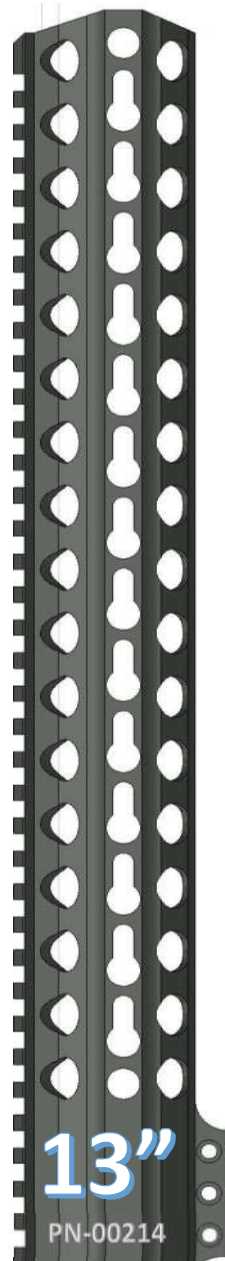

www.checkmate-tactical.com 720-989-7350