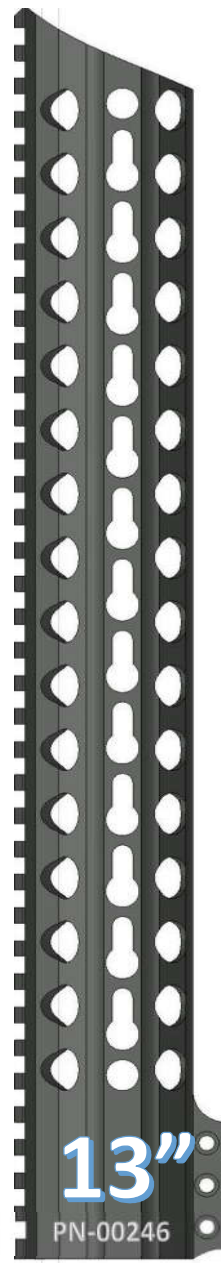

~THE KNIGHT HANDGUARD~

KEYMOD RING PATTERN

FEATURES

- VLTOR SPEC KEYMOD SLOTS
- QD ATTACHMENT POINTS
- STEEL BARREL NUT
- 6061 T6 ALLOY
- 100% MADE IN USA

www.checkmate-tactical.com 720-989-7350