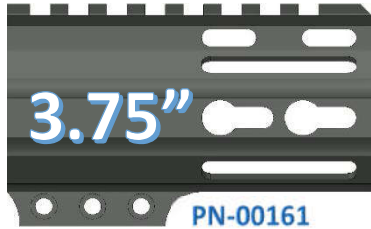

~THE PAWN HANDGUARD~

KEYMOD OVAL PATTERN

FEATURES
VLTOR SPEC KEYMOD SLOTS
QD ATTACHMENT POINTS
STEEL BARREL NUT
6061 T6 ALLOY
100% MADE IN USA