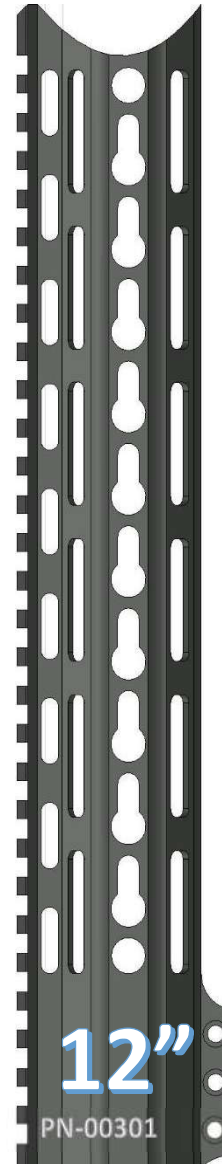

~THE QUEEN HANDGUARD~

KEYMOD OVAL PATTERN

FEATURES

- VLTOR SPEC KEYMOD SLOTS
- QD ATTACHMENT POINTS
- STEEL BARREL NUT
- 6061 T6 ALLOY
- 100% MADE IN USA

www.checkmate-tactical.com 720-989-7350