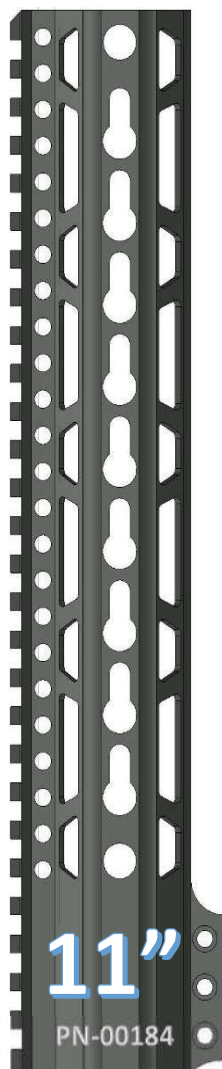

~THE PAWN HANDGUARD~

KEYMOD OVAL PATTERN

FEATURES
VLTOR SPEC KEYMOD SLOTS
QD ATTACHMENT POINTS
STEEL BARREL NUT
6061 T6 ALLOY
100% MADE IN USA

www.checkmate-tactical.com 720-989-7350

~THE PAWN HANDGUARD~

KEYMOD RING PATTERN

FEATURES

- VLTOR SPEC KEYMOD SLOTS
- QD ATTACHMENT POINTS
- STEEL BARREL NUT
- 6061 T6 ALLOY
- 100% MADE IN USA

www.checkmate-tactical.com 720-989-7350

~THE PAWN HANDGUARD~

KEYMOD TRAPEZOID PATTERN

FEATURES

- VLTOR SPEC KEYMOD SLOTS
- QD ATTACHMENT POINTS
- STEEL BARREL NUT
- 6061 T6 ALLOY
- 100% MADE IN USA

www.checkmate-tactical.com 720-989-7350

~THE PAWN HANDGUARD~

KEYMOD PARALLELOGRAM PATTERN

FEATURES

- VLTOR SPEC KEYMOD SLOTS
- QD ATTACHMENT POINTS
- STEEL BARREL NUT
- 6061 T6 ALLOY
- 100% MADE IN USA

www.checkmate-tactical.com 720-989-7350

~THE ROOK HANDGUARD~

KEYMOD OVAL PATTERN

FEATURES
VLTOR SPEC KEYMOD SLOTS
QD ATTACHMENT POINTS
STEEL BARREL NUT
6061 T6 ALLOY
100% MADE IN USA

www.checkmate-tactical.com 720-989-7350