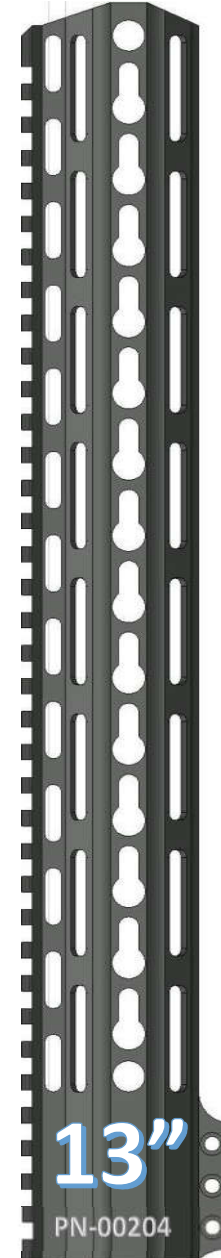

~THE PAWN HANDGUARD~

KEYMOD OVAL PATTERN

FEATURES
VLTOR SPEC KEYMOD SLOTS
QD ATTACHMENT POINTS
STEEL BARREL NUT
6061 T6 ALLOY
100% MADE IN USA

www.checkmate-tactical.com 720-989-7350

~THE PAWN HANDGUARD~

KEYMOD RING PATTERN

FEATURES

- VLTOR SPEC KEYMOD SLOTS
- QD ATTACHMENT POINTS
- STEEL BARREL NUT
- 6061 T6 ALLOY
- 100% MADE IN USA

www.checkmate-tactical.com 720-989-7350

~THE PAWN HANDGUARD~

KEYMOD TRAPEZOID PATTERN

FEATURES

- VLTOR SPEC KEYMOD SLOTS
- QD ATTACHMENT POINTS
- STEEL BARREL NUT
- 6061 T6 ALLOY
- 100% MADE IN USA

www.checkmate-tactical.com 720-989-7350

~THE PAWN HANDGUARD~

KEYMOD PARALLELOGRAM PATTERN

FEATURES

- VLTOR SPEC KEYMOD SLOTS
- QD ATTACHMENT POINTS
- STEEL BARREL NUT
- 6061 T6 ALLOY
- 100% MADE IN USA

www.checkmate-tactical.com 720-989-7350

~THE ROOK HANDGUARD~

KEYMOD OVAL PATTERN

FEATURES
VLTOR SPEC KEYMOD SLOTS
QD ATTACHMENT POINTS
STEEL BARREL NUT
6061 T6 ALLOY
100% MADE IN USA

www.checkmate-tactical.com 720-989-7350