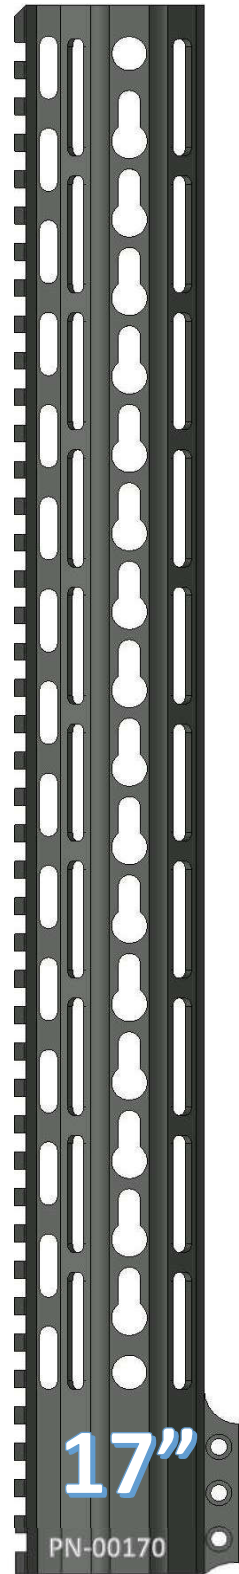

~THE PAWN HANDGUARD~

KEYMOD OVAL PATTERN

FEATURES
VLTOR SPEC KEYMOD SLOTS
QD ATTACHMENT POINTS
STEEL BARREL NUT
6061 T6 ALLOY
100% MADE IN USA

www.checkmate-tactical.com 720-989-7350

~THE PAWN HANDGUARD~

KEYMOD RING PATTERN

FEATURES

- VLTOR SPEC KEYMOD SLOTS
- QD ATTACHMENT POINTS
- STEEL BARREL NUT
- 6061 T6 ALLOY
- 100% MADE IN USA

www.checkmate-tactical.com 720-989-7350

~THE PAWN HANDGUARD~

KEYMOD TRAPEZOID PATTERN

FEATURES

- VLTOR SPEC KEYMOD SLOTS
- QD ATTACHMENT POINTS
- STEEL BARREL NUT
- 6061 T6 ALLOY
- 100% MADE IN USA

www.checkmate-tactical.com 720-989-7350

~THE PAWN HANDGUARD~

KEYMOD PARALLELOGRAM PATTERN

FEATURES

- VLTOR SPEC KEYMOD SLOTS
- QD ATTACHMENT POINTS
- STEEL BARREL NUT
- 6061 T6 ALLOY
- 100% MADE IN USA