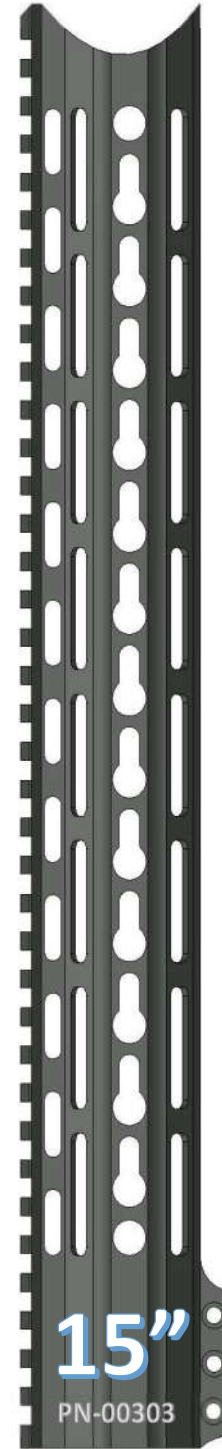

~THE QUEEN HANDGUARD~

KEYMOD OVAL PATTERN

FEATURES

- VLTOR SPEC KEYMOD SLOTS
- QD ATTACHMENT POINTS
- STEEL BARREL NUT
- 6061 T6 ALLOY
- 100% MADE IN USA

www.checkmate-tactical.com 720-989-7350