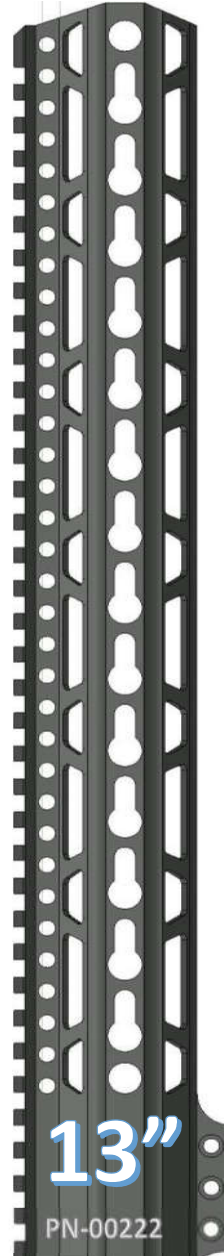

~THE PAWN HANDGUARD~

KEYMOD OVAL PATTERN

FEATURES
VLTOR SPEC KEYMOD SLOTS
QD ATTACHMENT POINTS
STEEL BARREL NUT
6061 T6 ALLOY
100% MADE IN USA

www.checkmate-tactical.com 720-989-7350

~THE PAWN HANDGUARD~

KEYMOD RING PATTERN

- VLTOR SPEC KEYMOD SLOTS
- QD ATTACHMENT POINTS
- STEEL BARREL NUT
- 6061 T6 ALLOY
- 100% MADE IN USA

www.checkmate-tactical.com 720-989-7350

~THE PAWN HANDGUARD~

KEYMOD PARALLELOGRAM PATTERN

FEATURES

- VLTOR SPEC KEYMOD SLOTS
- QD ATTACHMENT POINTS
- STEEL BARREL NUT
- 6061 T6 ALLOY
- 100% MADE IN USA

PN-00219

11"

PN-00220

12"

PN-00221

13"

PN-00222

15"

PN-00223

17"

PN-00224

~THE ROOK HANDGUARD~

KEYMOD PARALLELOGRAM PATTERN

FEATURES

- VLTOR SPEC KEYMOD SLOTS
- QD ATTACHMENT POINTS
- STEEL BARREL NUT
- 6061 T6 ALLOY
- 100% MADE IN USA

www.checkmate-tactical.com 720-989-7350