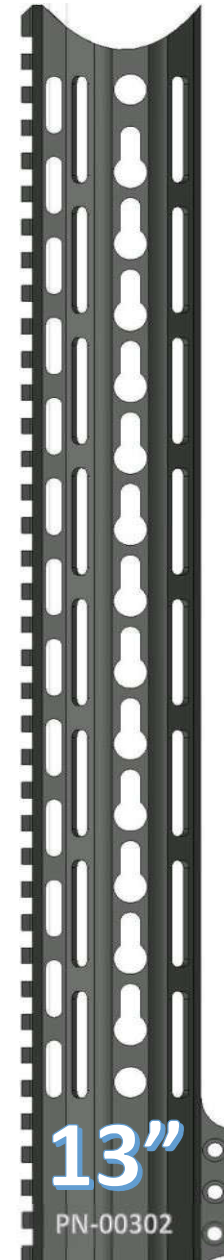

~THE QUEEN HANDGUARD~

KEYMOD OVAL PATTERN

FEATURES

- VLTOR SPEC KEYMOD SLOTS
- QD ATTACHMENT POINTS
- STEEL BARREL NUT
- 6061 T6 ALLOY
- 100% MADE IN USA

www.checkmate-tactical.com 720-989-7350