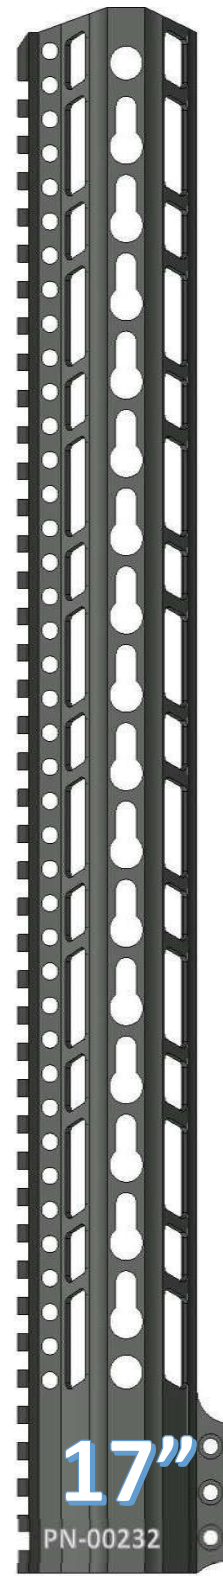

~THE PAWN HANDGUARD~

KEYMOD OVAL PATTERN

FEATURES
VLTOR SPEC KEYMOD SLOTS
QD ATTACHMENT POINTS
STEEL BARREL NUT
6061 T6 ALLOY
100% MADE IN USA

www.checkmate-tactical.com 720-989-7350

~THE PAWN HANDGUARD~

KEYMOD RING PATTERN

- VLTOR SPEC KEYMOD SLOTS
- QD ATTACHMENT POINTS
- STEEL BARREL NUT
- 6061 T6 ALLOY
- 100% MADE IN USA

www.checkmate-tactical.com 720-989-7350

~THE PAWN HANDGUARD~

KEYMOD PARALLELOGRAM PATTERN

FEATURES

- VLTOR SPEC KEYMOD SLOTS
- QD ATTACHMENT POINTS
- STEEL BARREL NUT
- 6061 T6 ALLOY
- 100% MADE IN USA

PN-00219

11"

PN-00220

12"

PN-00221

13"

PN-00222

15"

PN-00223

17"

PN-00224

~THE ROOK HANDGUARD~

KEYMOD PARALLELOGRAM PATTERN

FEATURES

- VLTOR SPEC KEYMOD SLOTS
- QD ATTACHMENT POINTS
- STEEL BARREL NUT
- 6061 T6 ALLOY
- 100% MADE IN USA

www.checkmate-tactical.com 720-989-7350