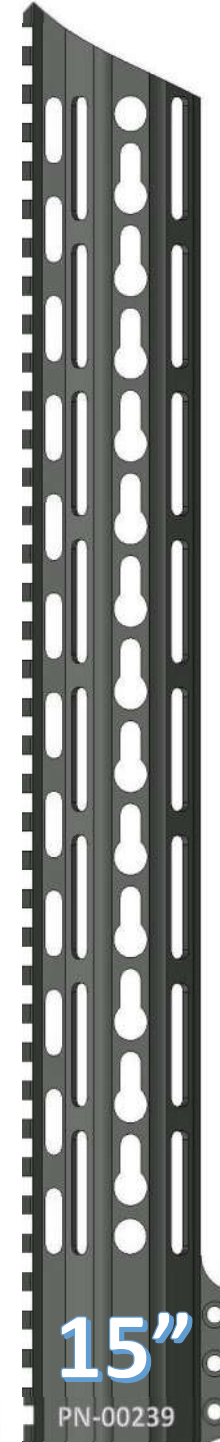

~THE KNIGHT HANDGUARD~

KEYMOD OVAL PATTERN

FEATURES

- VLTOR SPEC KEYMOD SLOTS
- QD ATTACHMENT POINTS
- STEEL BARREL NUT
- 6061 T6 ALLOY
- 100% MADE IN USA

www.checkmate-tactical.com 720-989-7350