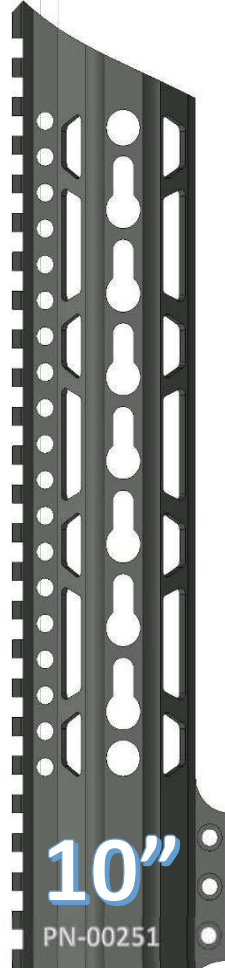

~THE PAWN HANDGUARD~

KEYMOD OVAL PATTERN

FEATURES
VLTOR SPEC KEYMOD SLOTS
QD ATTACHMENT POINTS
STEEL BARREL NUT
6061 T6 ALLOY
100% MADE IN USA

www.checkmate-tactical.com 720-989-7350

~THE PAWN HANDGUARD~

KEYMOD RING PATTERN

- VLTOR SPEC KEYMOD SLOTS
- QD ATTACHMENT POINTS
- STEEL BARREL NUT
- 6061 T6 ALLOY
- 100% MADE IN USA

www.checkmate-tactical.com 720-989-7350

~THE PAWN HANDGUARD~

KEYMOD PARALLELOGRAM PATTERN

FEATURES

- VLTOR SPEC KEYMOD SLOTS
- QD ATTACHMENT POINTS
- STEEL BARREL NUT
- 6061 T6 ALLOY
- 100% MADE IN USA

KEYMOD RING PATTERN

FEATURES

- VLTOR SPEC KEYMOD SLOTS
- QD ATTACHMENT POINTS
- STEEL BARREL NUT
- 6061 T6 ALLOY
- 100% MADE IN USA

www.checkmate-tactical.com 720-989-7350

~THE KNIGHT HANDGUARD~ KEYMOD TRAPEZOID PATTERN

FEATURES

- VLTOR SPEC KEYMOD SLOTS
- QD ATTACHMENT POINTS
- STEEL BARREL NUT
- 6061 T6 ALLOY
- 100% MADE IN USA

www.checkmate-tactical.com 720-989-7350

~THE KNIGHT HANDGUARD~

KEYMOD PARALLELOGRAM PATTERN

FEATURES