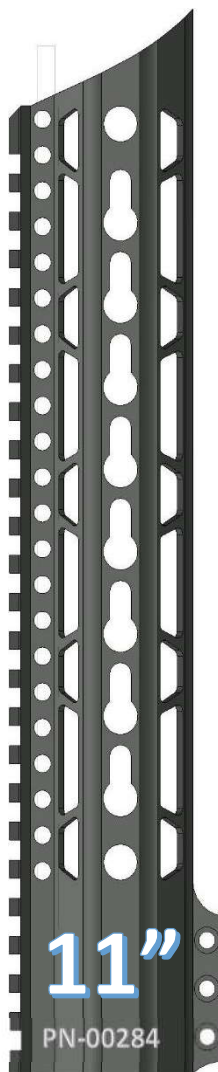

~THE BISHOP HANDGUARD~

KEYMOD TRAPEZOID PATTERN

FEATURES

- VLTOR SPEC KEYMOD SLOTS
- QD ATTACHMENT POINTS
- STEEL BARREL NUT
- 6061 T6 ALLOY
- 100% MADE IN USA

www.checkmate-tactical.com 720-989-7350