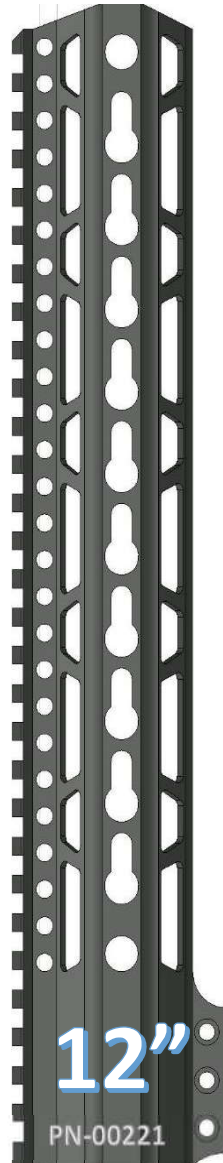

- VLTOR SPEC KEYMOD SLOTS
- QD ATTACHMENT POINTS
- STEEL BARREL NUT
- 6061 T6 ALLOY
- 100% MADE IN USA

www.checkmate-tactical.com 720-989-7350

~THE PAWN HANDGUARD~

KEYMOD PARALLELOGRAM PATTERN

FEATURES

- VLTOR SPEC KEYMOD SLOTS
- QD ATTACHMENT POINTS
- STEEL BARREL NUT
- 6061 T6 ALLOY
- 100% MADE IN USA

~THE ROOK HANDGUARD~

KEYMOD RING PATTERN

FEATURES
VLTOR SPEC KEYMOD SLOTS
QD ATTACHMENT POINTS
STEEL BARREL NUT
6061 T6 ALLOY
100% MADE IN USA

www.checkmate-tactical.com 720-989-7350

~THE ROOK HANDGUARD~

KEYMOD TRAPEZOID PATTERN

FEATURES

- VLTOR SPEC KEYMOD SLOTS
- QD ATTACHMENT POINTS
- STEEL BARREL NUT
- 6061 T6 ALLOY
- 100% MADE IN USA

www.checkmate-tactical.com 720-989-7350

7"

PN-00217

9"

PN-00218

10"

PN-00219

11"

PN-00220

12"

PN-00221

13"

PN-00222

15"