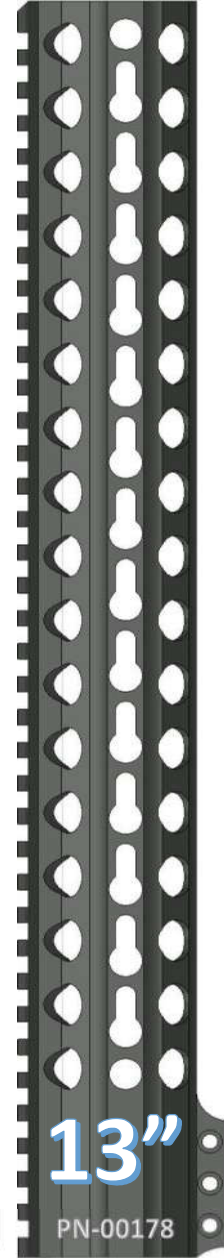

~THE PAWN HANDGUARD~

KEYMOD OVAL PATTERN

FEATURES
VLTOR SPEC KEYMOD SLOTS
QD ATTACHMENT POINTS
STEEL BARREL NUT
6061 T6 ALLOY
100% MADE IN USA

www.checkmate-tactical.com 720-989-7350

~THE PAWN HANDGUARD~

KEYMOD RING PATTERN

FEATURES

- VLTOR SPEC KEYMOD SLOTS
- QD ATTACHMENT POINTS
- STEEL BARREL NUT
- 6061 T6 ALLOY
- 100% MADE IN USA

www.checkmate-tactical.com 720-989-7350

~THE PAWN HANDGUARD~

KEYMOD TRAPEZOID PATTERN

FEATURES

- VLTOR SPEC KEYMOD SLOTS
- QD ATTACHMENT POINTS
- STEEL BARREL NUT
- 6061 T6 ALLOY
- 100% MADE IN USA

www.checkmate-tactical.com 720-989-7350

~THE PAWN HANDGUARD~

KEYMOD PARALLELOGRAM PATTERN

FEATURES

- VLTOR SPEC KEYMOD SLOTS
- QD ATTACHMENT POINTS
- STEEL BARREL NUT
- 6061 T6 ALLOY
- 100% MADE IN USA