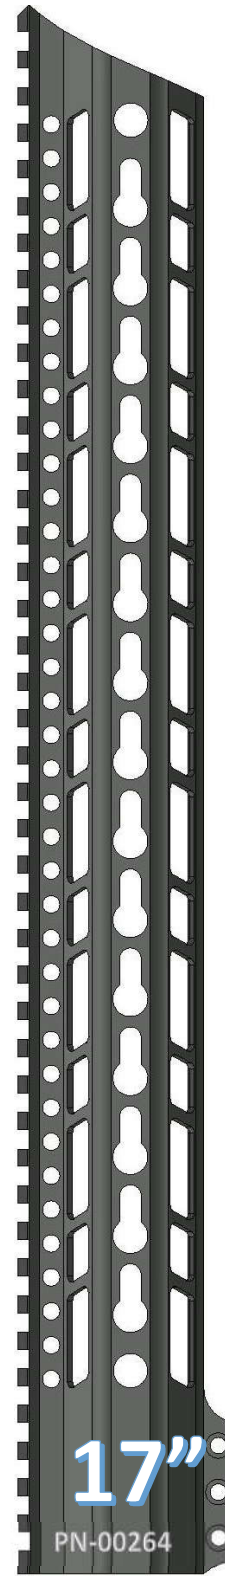

~THE KNIGHT HANDGUARD~

KEYMOD PARALLELOGRAM PATTERN

FEATURES

- VLTOR SPEC KEYMOD SLOTS
- QD ATTACHMENT POINTS
- STEEL BARREL NUT
- 6061 T6 ALLOY
- 100% MADE IN USA

www.checkmate-tactical.com 720-989-7350