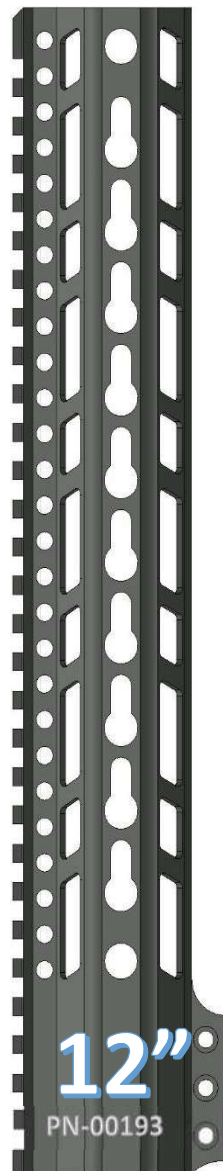

~THE PAWN HANDGUARD~

KEYMOD OVAL PATTERN

FEATURES
VLTOR SPEC KEYMOD SLOTS
QD ATTACHMENT POINTS
STEEL BARREL NUT
6061 T6 ALLOY
100% MADE IN USA

www.checkmate-tactical.com 720-989-7350

~THE PAWN HANDGUARD~

KEYMOD RING PATTERN

FEATURES

- VLTOR SPEC KEYMOD SLOTS
- QD ATTACHMENT POINTS
- STEEL BARREL NUT
- 6061 T6 ALLOY
- 100% MADE IN USA

www.checkmate-tactical.com 720-989-7350

~THE PAWN HANDGUARD~

KEYMOD TRAPEZOID PATTERN

FEATURES

- VLTOR SPEC KEYMOD SLOTS
- QD ATTACHMENT POINTS
- STEEL BARREL NUT
- 6061 T6 ALLOY
- 100% MADE IN USA

www.checkmate-tactical.com 720-989-7350

~THE PAWN HANDGUARD~

KEYMOD PARALLELOGRAM PATTERN

FEATURES

- VLTOR SPEC KEYMOD SLOTS
- QD ATTACHMENT POINTS
- STEEL BARREL NUT
- 6061 T6 ALLOY
- 100% MADE IN USA

www.checkmate-tactical.com 720-989-7350

~THE ROOK HANDGUARD~

KEYMOD OVAL PATTERN

FEATURES
VLTOR SPEC KEYMOD SLOTS
QD ATTACHMENT POINTS
STEEL BARREL NUT
6061 T6 ALLOY
100% MADE IN USA

www.checkmate-tactical.com 720-989-7350