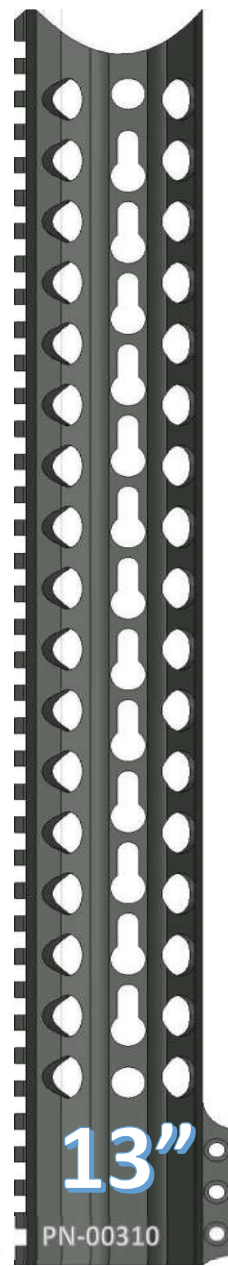

~THE QUEEN HANDGUARD~

KEYMOD RING PATTERN

FEATURES

- VLTOR SPEC KEYMOD SLOTS
- QD ATTACHMENT POINTS
- STEEL BARREL NUT
- 6061 T6 ALLOY
- 100% MADE IN USA

www.checkmate-tactical.com 720-989-7350