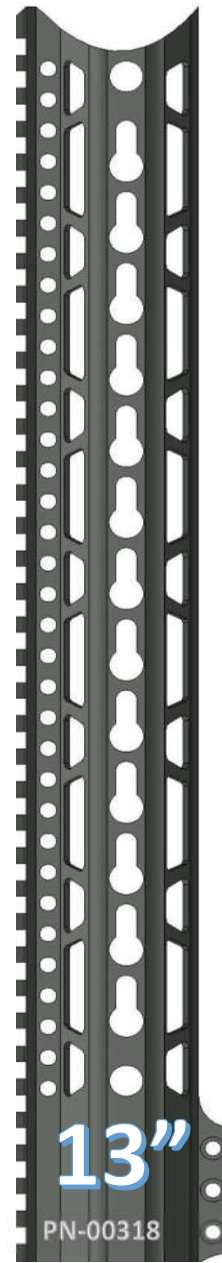

~THE QUEEN HANDGUARD~ KEYMOD TRAPEZOID PATTERN

FEATURES

- VLTOR SPEC KEYMOD SLOTS
- QD ATTACHMENT POINTS
- STEEL BARREL NUT
- 6061 T6 ALLOY
- 100% MADE IN USA

www.checkmate-tactical.com 720-989-7350