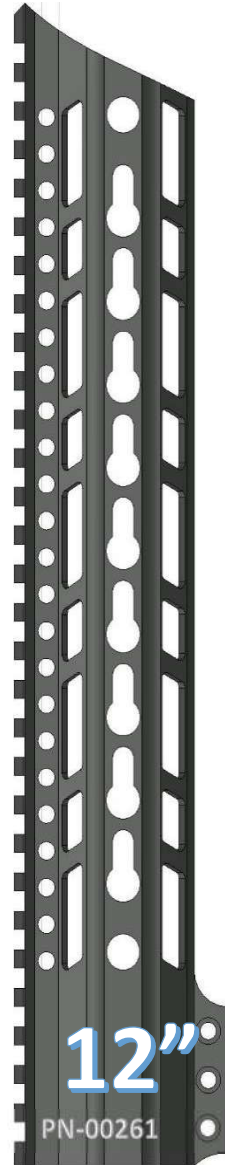

~THE KNIGHT HANDGUARD~

KEYMOD PARALLELOGRAM PATTERN

FEATURES

- VLTOR SPEC KEYMOD SLOTS
- QD ATTACHMENT POINTS
- STEEL BARREL NUT
- 6061 T6 ALLOY
- 100% MADE IN USA

www.checkmate-tactical.com 720-989-7350