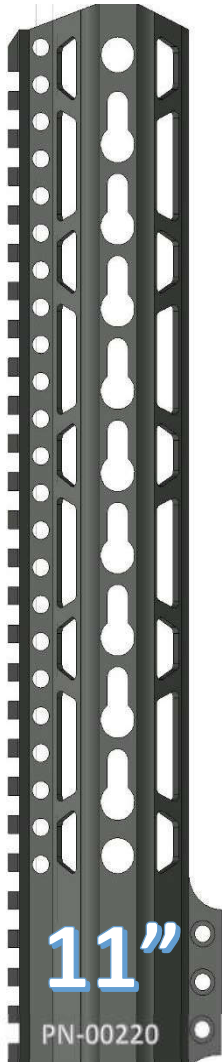

- VLTOR SPEC KEYMOD SLOTS
- QD ATTACHMENT POINTS
- STEEL BARREL NUT
- 6061 T6 ALLOY
- 100% MADE IN USA

www.checkmate-tactical.com 720-989-7350

~THE PAWN HANDGUARD~

KEYMOD PARALLELOGRAM PATTERN

FEATURES

- VLTOR SPEC KEYMOD SLOTS
- QD ATTACHMENT POINTS
- STEEL BARREL NUT
- 6061 T6 ALLOY
- 100% MADE IN USA

~THE ROOK HANDGUARD~

KEYMOD RING PATTERN

FEATURES
VLTOR SPEC KEYMOD SLOTS
QD ATTACHMENT POINTS
STEEL BARREL NUT
6061 T6 ALLOY
100% MADE IN USA

www.checkmate-tactical.com 720-989-7350

~THE ROOK HANDGUARD~

KEYMOD TRAPEZOID PATTERN

FEATURES

- VLTOR SPEC KEYMOD SLOTS
- QD ATTACHMENT POINTS
- STEEL BARREL NUT
- 6061 T6 ALLOY
- 100% MADE IN USA

www.checkmate-tactical.com 720-989-7350

7"

PN-00217

9"

PN-00218

10"

PN-00219

11"

PN-00220

12"

PN-00221

13"

PN-00222

15"