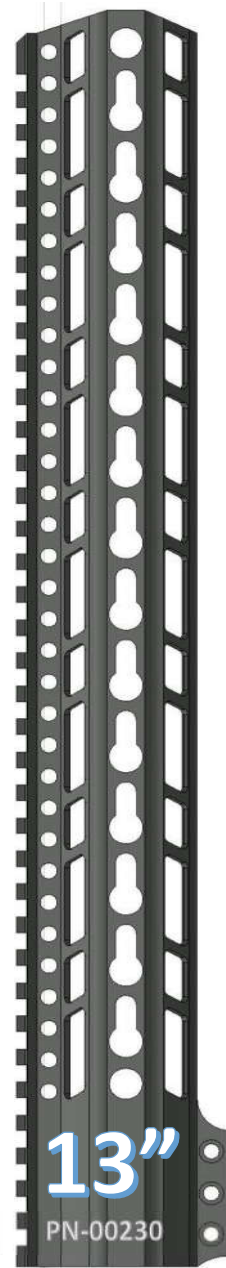

~THE PAWN HANDGUARD~

KEYMOD OVAL PATTERN

FEATURES
VLTOR SPEC KEYMOD SLOTS
QD ATTACHMENT POINTS
STEEL BARREL NUT
6061 T6 ALLOY
100% MADE IN USA

www.checkmate-tactical.com 720-989-7350

~THE PAWN HANDGUARD~

KEYMOD RING PATTERN

- VLTOR SPEC KEYMOD SLOTS
- QD ATTACHMENT POINTS
- STEEL BARREL NUT
- 6061 T6 ALLOY
- 100% MADE IN USA

www.checkmate-tactical.com 720-989-7350

~THE PAWN HANDGUARD~

KEYMOD PARALLELOGRAM PATTERN

FEATURES

- VLTOR SPEC KEYMOD SLOTS
- QD ATTACHMENT POINTS
- STEEL BARREL NUT
- 6061 T6 ALLOY
- 100% MADE IN USA

PN-00219

11"

PN-00220

12"

PN-00221

13"

PN-00222

15"

PN-00223

17"

PN-00224

~THE ROOK HANDGUARD~

KEYMOD PARALLELOGRAM PATTERN

FEATURES

- VLTOR SPEC KEYMOD SLOTS
- QD ATTACHMENT POINTS
- STEEL BARREL NUT
- 6061 T6 ALLOY
- 100% MADE IN USA

www.checkmate-tactical.com 720-989-7350