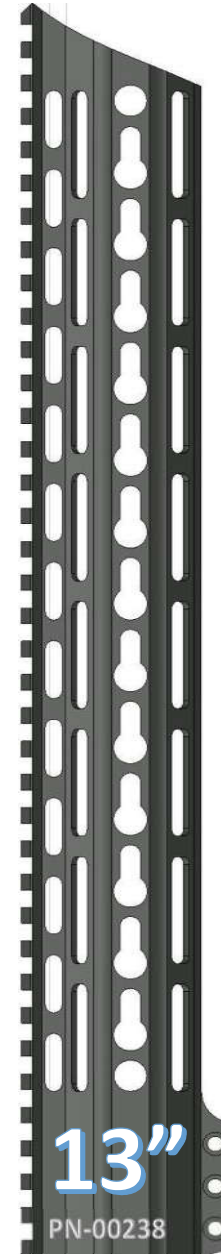

~THE KNIGHT HANDGUARD~

KEYMOD OVAL PATTERN

FEATURES

- VLTOR SPEC KEYMOD SLOTS
- QD ATTACHMENT POINTS
- STEEL BARREL NUT
- 6061 T6 ALLOY
- 100% MADE IN USA

www.checkmate-tactical.com 720-989-7350