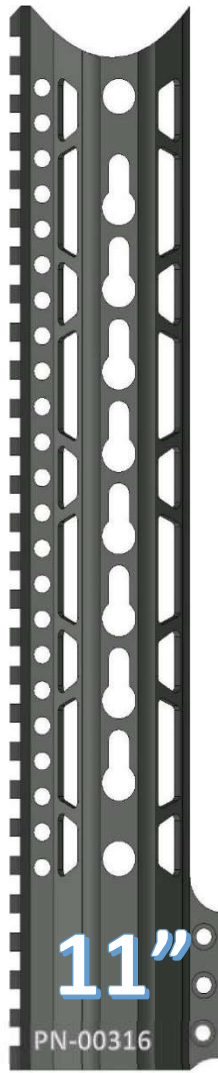

~THE QUEEN HANDGUARD~ KEYMOD TRAPEZOID PATTERN

FEATURES

- VLTOR SPEC KEYMOD SLOTS
- QD ATTACHMENT POINTS
- STEEL BARREL NUT
- 6061 T6 ALLOY
- 100% MADE IN USA

www.checkmate-tactical.com 720-989-7350