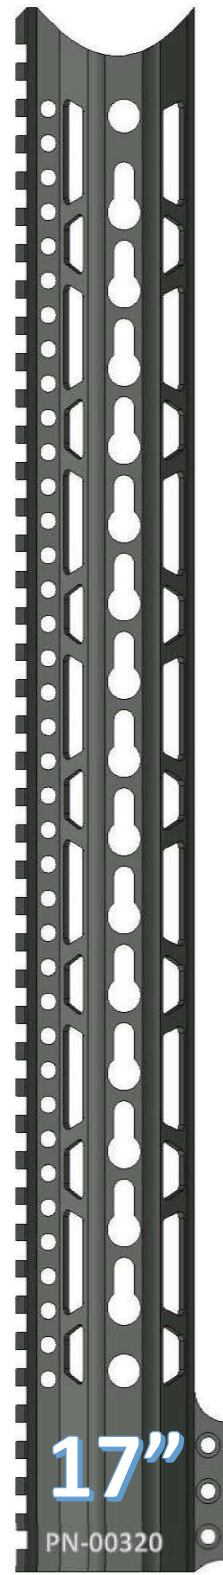

~THE QUEEN HANDGUARD~ KEYMOD TRAPEZOID PATTERN

FEATURES

- VLTOR SPEC KEYMOD SLOTS
- QD ATTACHMENT POINTS
- STEEL BARREL NUT
- 6061 T6 ALLOY
- 100% MADE IN USA

www.checkmate-tactical.com 720-989-7350