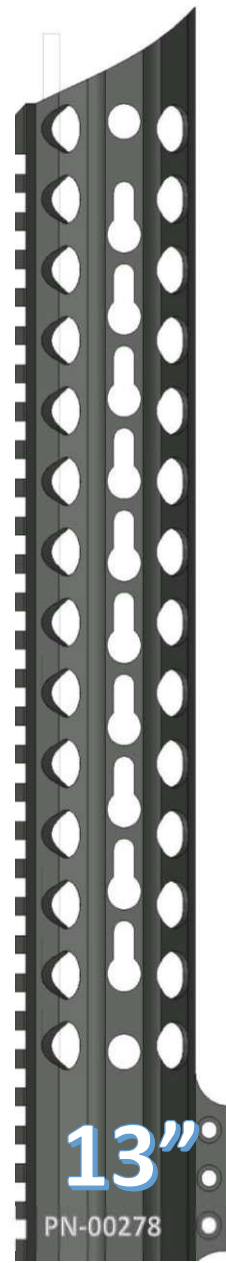

~THE BISHOP HANDGUARD~

KEYMOD RING PATTERN

FEATURES

- VLTOR SPEC KEYMOD SLOTS
- QD ATTACHMENT POINTS
- STEEL BARREL NUT
- 6061 T6 ALLOY
- 100% MADE IN USA

www.checkmate-tactical.com 720-989-7350