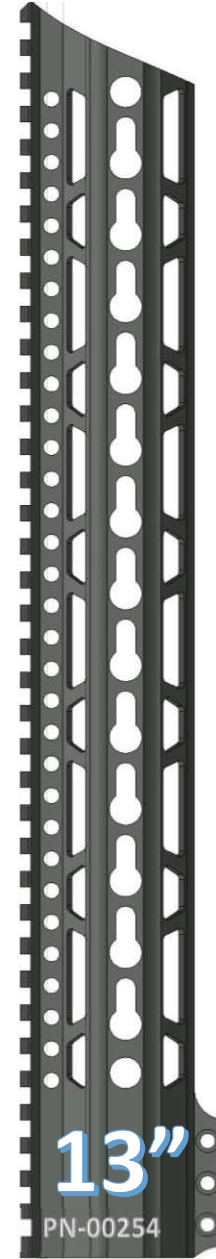

~THE KNIGHT HANDGUARD~ KEYMOD TRAPEZOID PATTERN

FEATURES

- VLTOR SPEC KEYMOD SLOTS
- QD ATTACHMENT POINTS
- STEEL BARREL NUT
- 6061 T6 ALLOY
- 100% MADE IN USA

www.checkmate-tactical.com 720-989-7350