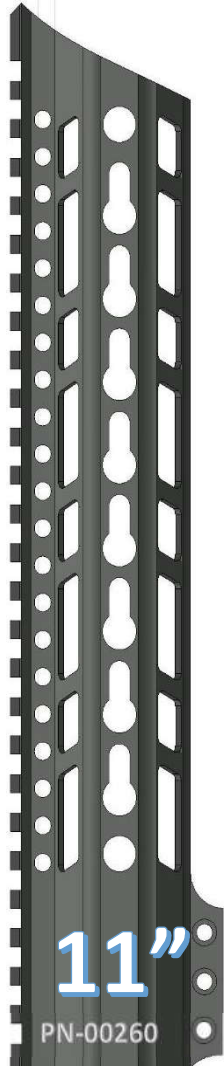

~THE KNIGHT HANDGUARD~

KEYMOD PARALLELOGRAM PATTERN

FEATURES

- VLTOR SPEC KEYMOD SLOTS
- QD ATTACHMENT POINTS
- STEEL BARREL NUT
- 6061 T6 ALLOY
- 100% MADE IN USA

www.checkmate-tactical.com 720-989-7350