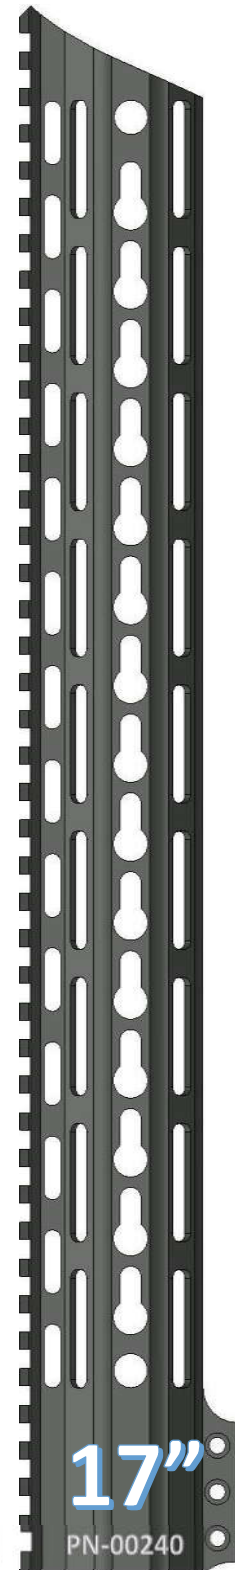

~THE KNIGHT HANDGUARD~

KEYMOD OVAL PATTERN

FEATURES

- VLTOR SPEC KEYMOD SLOTS
- QD ATTACHMENT POINTS
- STEEL BARREL NUT
- 6061 T6 ALLOY
- 100% MADE IN USA

www.checkmate-tactical.com 720-989-7350