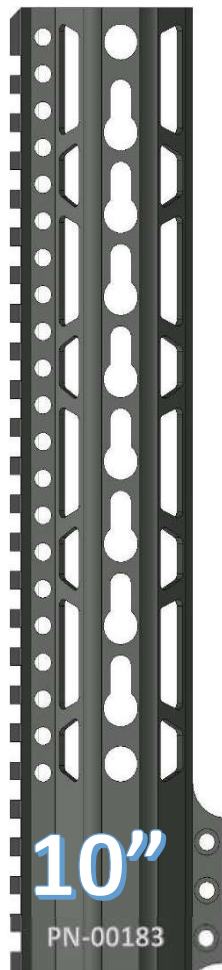

~THE PAWN HANDGUARD~

KEYMOD OVAL PATTERN

FEATURES
VLTOR SPEC KEYMOD SLOTS
QD ATTACHMENT POINTS
STEEL BARREL NUT
6061 T6 ALLOY
100% MADE IN USA

www.checkmate-tactical.com 720-989-7350

~THE PAWN HANDGUARD~

KEYMOD RING PATTERN

FEATURES

- VLTOR SPEC KEYMOD SLOTS
- QD ATTACHMENT POINTS
- STEEL BARREL NUT
- 6061 T6 ALLOY
- 100% MADE IN USA

www.checkmate-tactical.com 720-989-7350

~THE PAWN HANDGUARD~

KEYMOD TRAPEZOID PATTERN

FEATURES

- VLTOR SPEC KEYMOD SLOTS
- QD ATTACHMENT POINTS
- STEEL BARREL NUT
- 6061 T6 ALLOY
- 100% MADE IN USA

www.checkmate-tactical.com 720-989-7350

~THE PAWN HANDGUARD~

KEYMOD PARALLELOGRAM PATTERN

FEATURES

- VLTOR SPEC KEYMOD SLOTS
- QD ATTACHMENT POINTS
- STEEL BARREL NUT
- 6061 T6 ALLOY
- 100% MADE IN USA

www.checkmate-tactical.com 720-989-7350

~THE ROOK HANDGUARD~

KEYMOD OVAL PATTERN

FEATURES
VLTOR SPEC KEYMOD SLOTS
QD ATTACHMENT POINTS
STEEL BARREL NUT
6061 T6 ALLOY
100% MADE IN USA

www.checkmate-tactical.com 720-989-7350