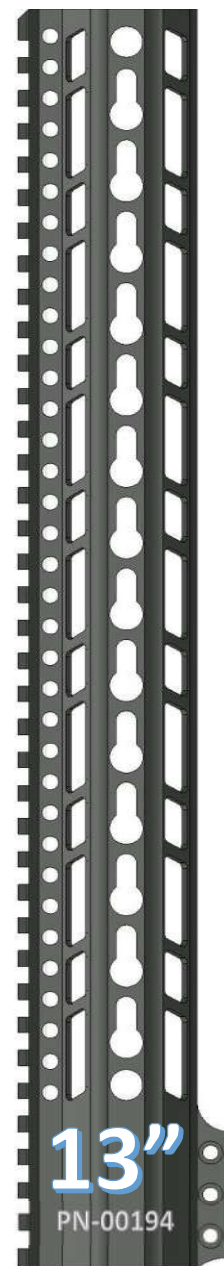

~THE PAWN HANDGUARD~

KEYMOD OVAL PATTERN

FEATURES
VLTOR SPEC KEYMOD SLOTS
QD ATTACHMENT POINTS
STEEL BARREL NUT
6061 T6 ALLOY
100% MADE IN USA

www.checkmate-tactical.com 720-989-7350

~THE PAWN HANDGUARD~

KEYMOD RING PATTERN

FEATURES

- VLTOR SPEC KEYMOD SLOTS
- QD ATTACHMENT POINTS
- STEEL BARREL NUT
- 6061 T6 ALLOY
- 100% MADE IN USA

www.checkmate-tactical.com 720-989-7350

~THE PAWN HANDGUARD~

KEYMOD TRAPEZOID PATTERN

FEATURES

- VLTOR SPEC KEYMOD SLOTS
- QD ATTACHMENT POINTS
- STEEL BARREL NUT
- 6061 T6 ALLOY
- 100% MADE IN USA

www.checkmate-tactical.com 720-989-7350

~THE PAWN HANDGUARD~

KEYMOD PARALLELOGRAM PATTERN

FEATURES

- VLTOR SPEC KEYMOD SLOTS
- QD ATTACHMENT POINTS
- STEEL BARREL NUT
- 6061 T6 ALLOY
- 100% MADE IN USA

www.checkmate-tactical.com 720-989-7350

~THE ROOK HANDGUARD~

KEYMOD OVAL PATTERN

FEATURES
VLTOR SPEC KEYMOD SLOTS
QD ATTACHMENT POINTS
STEEL BARREL NUT
6061 T6 ALLOY
100% MADE IN USA

www.checkmate-tactical.com 720-989-7350