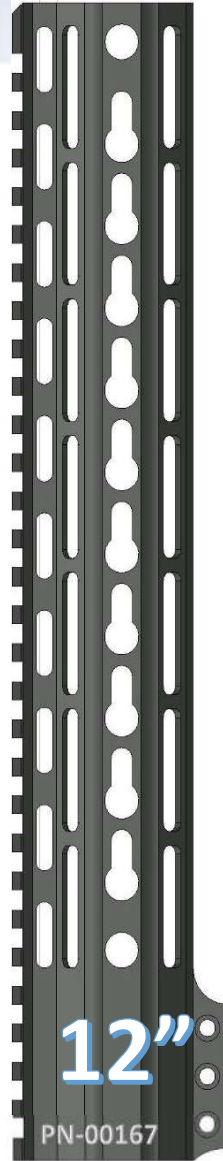

2019

CHECKMATE TACTICAL LLC.

AR-15/AR-10/M4 HANDGUARD MANUFACTURING

*OEM MANUFACTURING
LONG TERM PO'S TO LOCK IN PRICING
LASER ENGRAVING
CUSTOM DESIGN WORK*

*PLEASE CONTACT US AT 720-989-7350
OR CHRIS@CHECKMATE-TACTICAL.COM
WITH YOUR NEEDS AND WE WILL BE
HAPPY TO WORK UP A QUOTE FOR YOU.*

~THE PAWN HANDGUARD~

KEYMOD OVAL PATTERN

FEATURES
VLTOR SPEC KEYMOD SLOTS
QD ATTACHMENT POINTS
STEEL BARREL NUT
6061 T6 ALLOY
100% MADE IN USA

www.checkmate-tactical.com 720-989-7350

~THE PAWN HANDGUARD~

KEYMOD RING PATTERN

FEATURES

- VLTOR SPEC KEYMOD SLOTS
- QD ATTACHMENT POINTS
- STEEL BARREL NUT
- 6061 T6 ALLOY
- 100% MADE IN USA

www.checkmate-tactical.com 720-989-7350

~THE PAWN HANDGUARD~

KEYMOD TRAPEZOID PATTERN

FEATURES

- VLTOR SPEC KEYMOD SLOTS
- QD ATTACHMENT POINTS
- STEEL BARREL NUT
- 6061 T6 ALLOY
- 100% MADE IN USA

www.checkmate-tactical.com 720-989-7350

~THE PAWN HANDGUARD~

KEYMOD PARALLELOGRAM PATTERN

FEATURES

- VLTOR SPEC KEYMOD SLOTS
- QD ATTACHMENT POINTS
- STEEL BARREL NUT
- 6061 T6 ALLOY
- 100% MADE IN USA