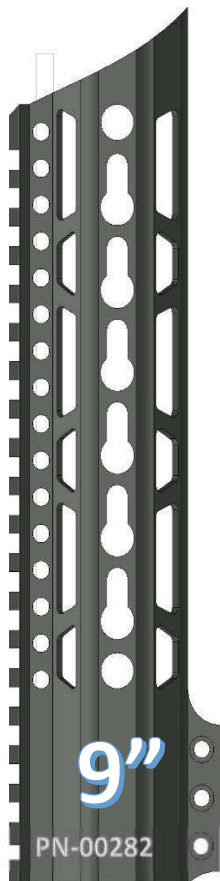

~THE BISHOP HANDGUARD~

KEYMOD TRAPEZOID PATTERN

FEATURES

- VLTOR SPEC KEYMOD SLOTS
- QD ATTACHMENT POINTS
- STEEL BARREL NUT
- 6061 T6 ALLOY
- 100% MADE IN USA

www.checkmate-tactical.com 720-989-7350