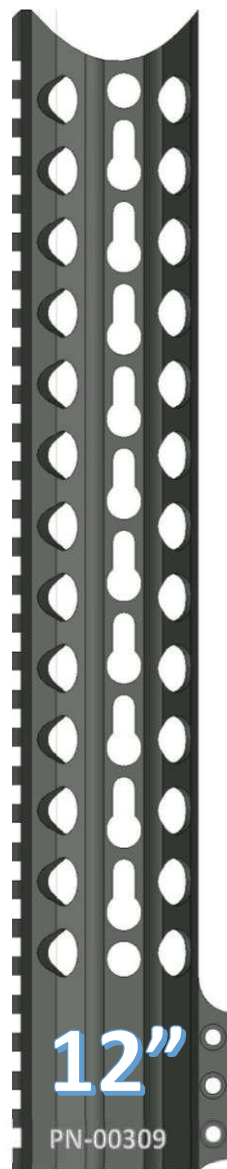

~THE QUEEN HANDGUARD~

KEYMOD RING PATTERN

FEATURES

- VLTOR SPEC KEYMOD SLOTS
- QD ATTACHMENT POINTS
- STEEL BARREL NUT
- 6061 T6 ALLOY
- 100% MADE IN USA

www.checkmate-tactical.com 720-989-7350