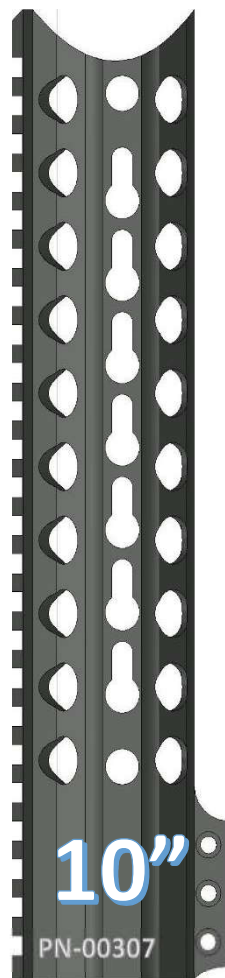

~THE PAWN HANDGUARD~

KEYMOD OVAL PATTERN

FEATURES
VLTOR SPEC KEYMOD SLOTS
QD ATTACHMENT POINTS
STEEL BARREL NUT
6061 T6 ALLOY
100% MADE IN USA

www.checkmate-tactical.com 720-989-7350

~THE PAWN HANDGUARD~

KEYMOD RING PATTERN

- VLTOR SPEC KEYMOD SLOTS
- QD ATTACHMENT POINTS
- STEEL BARREL NUT
- 6061 T6 ALLOY
- 100% MADE IN USA

www.checkmate-tactical.com 720-989-7350

~THE PAWN HANDGUARD~

KEYMOD PARALLELOGRAM PATTERN

FEATURES

- VLTOR SPEC KEYMOD SLOTS
- QD ATTACHMENT POINTS
- STEEL BARREL NUT
- 6061 T6 ALLOY
- 100% MADE IN USA

PN-00219

11"

PN-00220

12"

PN-00221

13"

PN-00222

15"

www.checkmate-tactical.com 720-989-7350

~THE QUEEN HANDGUARD~

KEYMOD RING PATTERN

FEATURES

- VLTOR SPEC KEYMOD SLOTS
- QD ATTACHMENT POINTS
- STEEL BARREL NUT
- 6061 T6 ALLOY
- 100% MADE IN USA

www.checkmate-tactical.com 720-989-7350