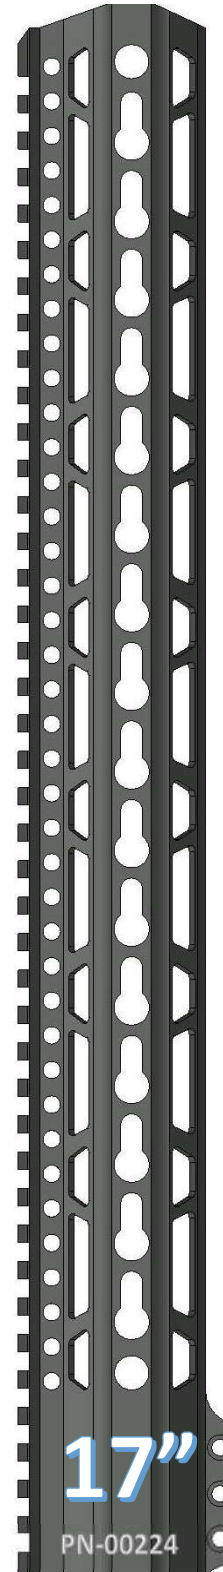

~THE PAWN HANDGUARD~

KEYMOD OVAL PATTERN

FEATURES
VLTOR SPEC KEYMOD SLOTS
QD ATTACHMENT POINTS
STEEL BARREL NUT
6061 T6 ALLOY
100% MADE IN USA

www.checkmate-tactical.com 720-989-7350

~THE PAWN HANDGUARD~

KEYMOD RING PATTERN

- VLTOR SPEC KEYMOD SLOTS
- QD ATTACHMENT POINTS
- STEEL BARREL NUT
- 6061 T6 ALLOY
- 100% MADE IN USA

www.checkmate-tactical.com 720-989-7350

~THE PAWN HANDGUARD~

KEYMOD PARALLELOGRAM PATTERN

FEATURES

- VLTOR SPEC KEYMOD SLOTS
- QD ATTACHMENT POINTS
- STEEL BARREL NUT
- 6061 T6 ALLOY
- 100% MADE IN USA

PN-00219

11"

PN-00220

12"

PN-00221

13"

PN-00222

15"

PN-00223

17"

PN-00224

~THE ROOK HANDGUARD~

KEYMOD PARALLELOGRAM PATTERN

FEATURES

- VLTOR SPEC KEYMOD SLOTS
- QD ATTACHMENT POINTS
- STEEL BARREL NUT
- 6061 T6 ALLOY
- 100% MADE IN USA

www.checkmate-tactical.com 720-989-7350