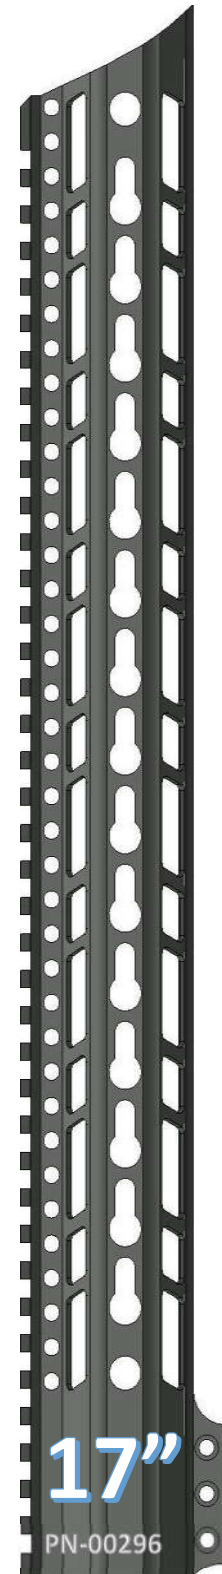

~THE BISHOP HANDGUARD~ KEYMOD PARALLELOGRAM PATTERN

FEATURES

- VLTOR SPEC KEYMOD SLOTS
- QD ATTACHMENT POINTS
- STEEL BARREL NUT
- 6061 T6 ALLOY
- 100% MADE IN USA

www.checkmate-tactical.com 720-989-7350