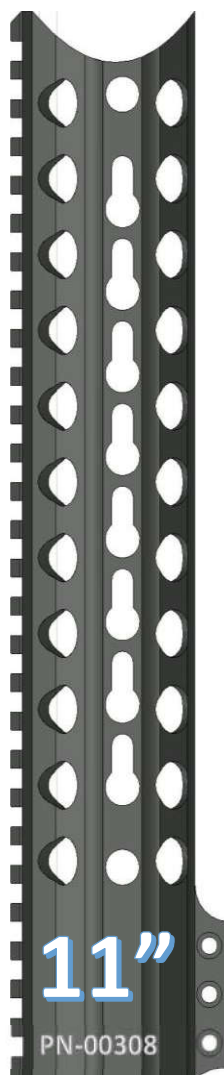

~THE PAWN HANDGUARD~

KEYMOD OVAL PATTERN

FEATURES
VLTOR SPEC KEYMOD SLOTS
QD ATTACHMENT POINTS
STEEL BARREL NUT
6061 T6 ALLOY
100% MADE IN USA

www.checkmate-tactical.com 720-989-7350

~THE PAWN HANDGUARD~

KEYMOD RING PATTERN

- VLTOR SPEC KEYMOD SLOTS
- QD ATTACHMENT POINTS
- STEEL BARREL NUT
- 6061 T6 ALLOY
- 100% MADE IN USA

www.checkmate-tactical.com 720-989-7350

~THE PAWN HANDGUARD~

KEYMOD PARALLELOGRAM PATTERN

FEATURES

- VLTOR SPEC KEYMOD SLOTS
- QD ATTACHMENT POINTS
- STEEL BARREL NUT
- 6061 T6 ALLOY
- 100% MADE IN USA

PN-00219

11"

PN-00220

12"

PN-00221

13"

PN-00222

15"

www.checkmate-tactical.com 720-989-7350

~THE QUEEN HANDGUARD~

KEYMOD RING PATTERN

FEATURES

- VLTOR SPEC KEYMOD SLOTS
- QD ATTACHMENT POINTS
- STEEL BARREL NUT
- 6061 T6 ALLOY
- 100% MADE IN USA

www.checkmate-tactical.com 720-989-7350