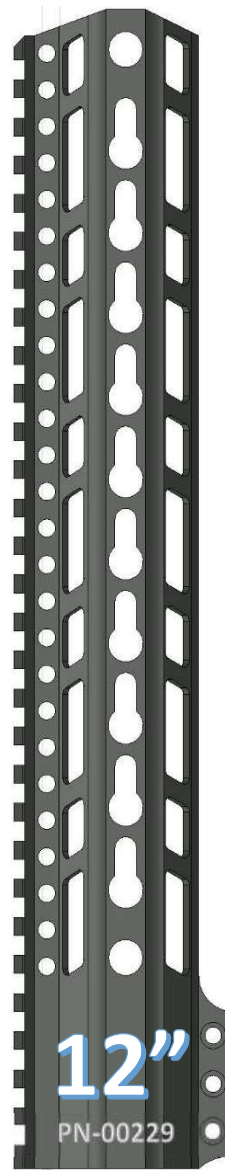

~THE PAWN HANDGUARD~

KEYMOD OVAL PATTERN

FEATURES
VLTOR SPEC KEYMOD SLOTS
QD ATTACHMENT POINTS
STEEL BARREL NUT
6061 T6 ALLOY
100% MADE IN USA

www.checkmate-tactical.com 720-989-7350

~THE PAWN HANDGUARD~

KEYMOD RING PATTERN

- VLTOR SPEC KEYMOD SLOTS
- QD ATTACHMENT POINTS
- STEEL BARREL NUT
- 6061 T6 ALLOY
- 100% MADE IN USA

www.checkmate-tactical.com 720-989-7350

~THE PAWN HANDGUARD~

KEYMOD PARALLELOGRAM PATTERN

FEATURES

- VLTOR SPEC KEYMOD SLOTS
- QD ATTACHMENT POINTS
- STEEL BARREL NUT
- 6061 T6 ALLOY
- 100% MADE IN USA

PN-00219

11"

PN-00220

12"

PN-00221

13"

PN-00222

15"

PN-00223

17"

PN-00224

~THE ROOK HANDGUARD~

KEYMOD PARALLELOGRAM PATTERN

FEATURES

- VLTOR SPEC KEYMOD SLOTS
- QD ATTACHMENT POINTS
- STEEL BARREL NUT
- 6061 T6 ALLOY
- 100% MADE IN USA

www.checkmate-tactical.com 720-989-7350