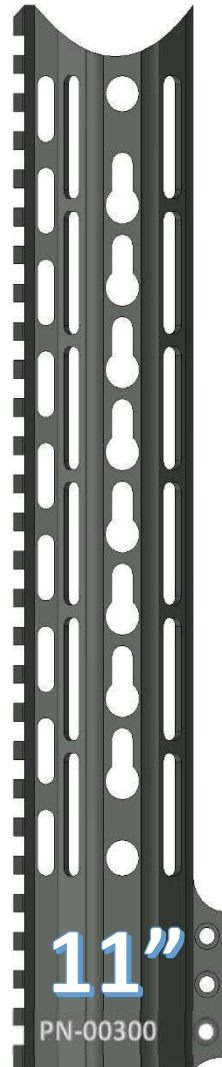

~THE QUEEN HANDGUARD~

KEYMOD OVAL PATTERN

FEATURES

- VLTOR SPEC KEYMOD SLOTS
- QD ATTACHMENT POINTS
- STEEL BARREL NUT
- 6061 T6 ALLOY
- 100% MADE IN USA

www.checkmate-tactical.com 720-989-7350