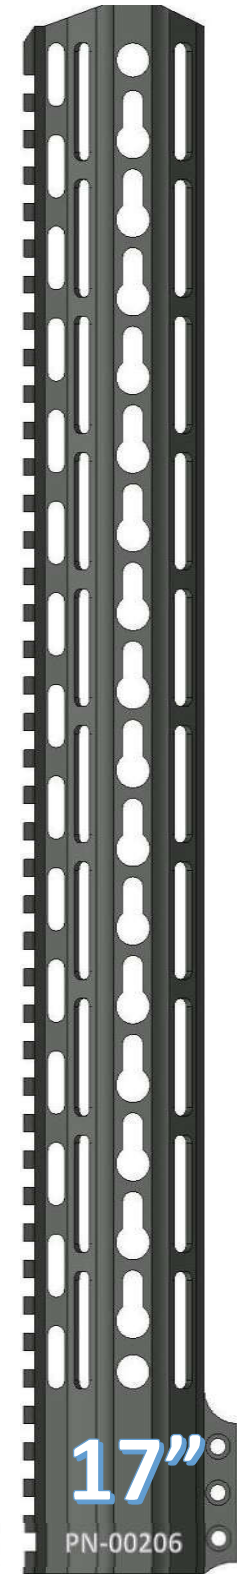

~THE PAWN HANDGUARD~

KEYMOD OVAL PATTERN

FEATURES
VLTOR SPEC KEYMOD SLOTS
QD ATTACHMENT POINTS
STEEL BARREL NUT
6061 T6 ALLOY
100% MADE IN USA

www.checkmate-tactical.com 720-989-7350

~THE PAWN HANDGUARD~

KEYMOD RING PATTERN

FEATURES

- VLTOR SPEC KEYMOD SLOTS
- QD ATTACHMENT POINTS
- STEEL BARREL NUT
- 6061 T6 ALLOY
- 100% MADE IN USA

www.checkmate-tactical.com 720-989-7350

~THE PAWN HANDGUARD~

KEYMOD TRAPEZOID PATTERN

FEATURES

- VLTOR SPEC KEYMOD SLOTS
- QD ATTACHMENT POINTS
- STEEL BARREL NUT
- 6061 T6 ALLOY
- 100% MADE IN USA

www.checkmate-tactical.com 720-989-7350

~THE PAWN HANDGUARD~

KEYMOD PARALLELOGRAM PATTERN

FEATURES

- VLTOR SPEC KEYMOD SLOTS
- QD ATTACHMENT POINTS
- STEEL BARREL NUT
- 6061 T6 ALLOY
- 100% MADE IN USA

www.checkmate-tactical.com 720-989-7350

~THE ROOK HANDGUARD~

KEYMOD OVAL PATTERN

FEATURES
VLTOR SPEC KEYMOD SLOTS
QD ATTACHMENT POINTS
STEEL BARREL NUT
6061 T6 ALLOY
100% MADE IN USA

www.checkmate-tactical.com 720-989-7350