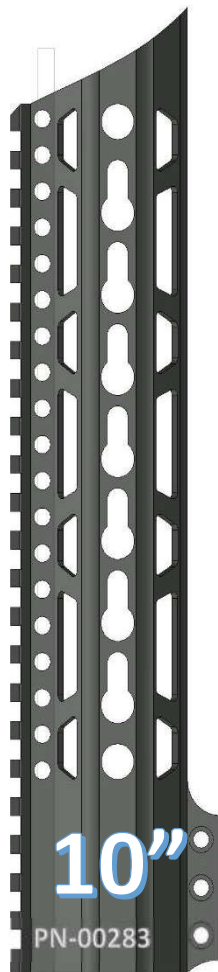

~THE BISHOP HANDGUARD~

KEYMOD TRAPEZOID PATTERN

FEATURES

- VLTOR SPEC KEYMOD SLOTS
- QD ATTACHMENT POINTS
- STEEL BARREL NUT
- 6061 T6 ALLOY
- 100% MADE IN USA

www.checkmate-tactical.com 720-989-7350