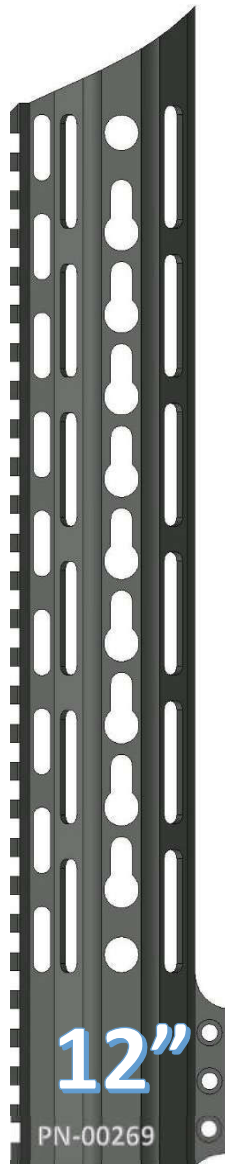

~THE BISHOP HANDGUARD~

KEYMOD OVAL PATTERN

FEATURES

- VLTOR SPEC KEYMOD SLOTS
- QD ATTACHMENT POINTS
- STEEL BARREL NUT
- 6061 T6 ALLOY
- 100% MADE IN USA

www.checkmate-tactical.com 720-989-7350